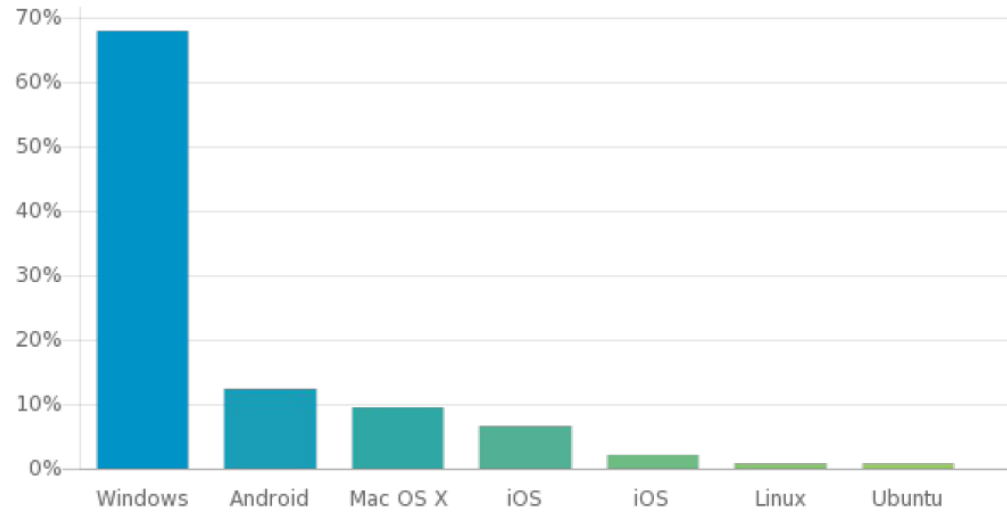

73.48%
USER LOGGED
IN RATE

NASCEE
APP USAGE
OVER TIME

DAY 1 LOGINS

147

DAY 2 LOGINS

133

PLATFORM BREAKDOWN (OPERATING SYSTEMS USED)

MOBILE BREAKDOWN (DEVICE TYPE)

TOP VIDEOS								
#	Video name	Total views	Unique users	Logged in users	Watched seconds	Watched minutes	Watch Hours	Avg. minutes per user
	Plenary Session 1	973	138	127	654302	10905.03	181.75	85.86
1	Plenary Session 2	868	118	112	529910	8831.83	147.19	78.85
2	Welcome and Networking	175	57	55	7355	122.58	2.04	2.22
3	Summation and Closing	117	71	70	26413	440.21	7.33	6.28
4	Plenary Session 3	112	67	66	36769	612.81	10.21	9.28
5	Welcome and Networking	101	32	31	6835	113.91	1.89	3.67
6	Tea Break & Networking	29	13	13	565	9.41	0.15	0.72
7	Plenary Session 1 - Stephen McGown and Panel, Click for More Info	17	10	10	1262	21.03	0.35	2.10
8	Plenary Session 4 - Closing Remarks	4	2	2	162	2.7	0.04	1.35
9	Plenary Session 3 - Luvuyo Rani and Panel, Click for More Info	4	3	3	633	10.55	0.17	3.51