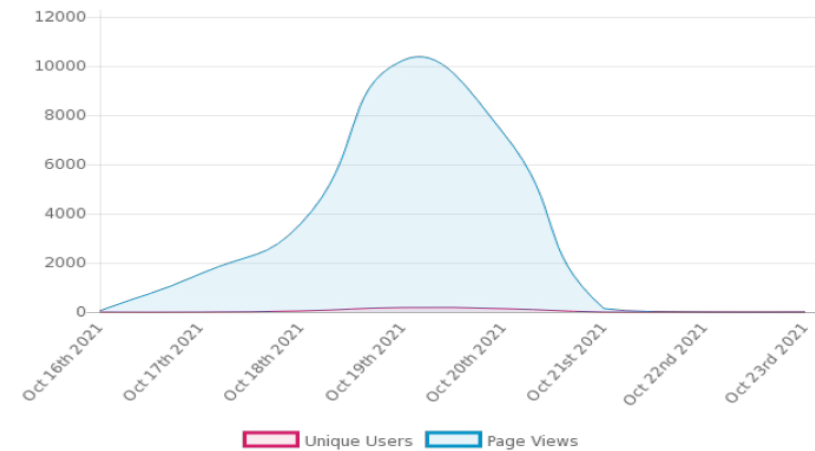

EVENT REPORT

2021 NASCEE's The Breakthrough

Developing sustainable organisations working for an equitable, sustainable, and regenerative future.

230
PEOPLE

226
UNIQUE
DEVICES

169
USERS WHO
LOGGED IN

17 474
PAGE VIEWS

73.48%
USER LOGGED
IN RATE

NASCEE
APP USAGE
OVER TIME

DAY 1 LOGINS

147

DAY 2 LOGINS

133

PLATFORM BREAKDOWN (OPERATING SYSTEMS USED)

MOBILE BREAKDOWN (DEVICE TYPE)

TOP VIDEOS								
#	Video name	Total views	Unique users	Logged in users	Watched seconds	Watched minutes	Watch Hours	Avg. minutes per user
	Plenary Session 1	973	138	127	654302	10905.03	181.75	85.86
1	Plenary Session 2	868	118	112	529910	8831.83	147.19	78.85
2	Welcome and Networking	175	57	55	7355	122.58	2.04	2.22
3	Summation and Closing	117	71	70	26413	440.21	7.33	6.28
4	Plenary Session 3	112	67	66	36769	612.81	10.21	9.28
5	Welcome and Networking	101	32	31	6835	113.91	1.89	3.67
6	Tea Break & Networking	29	13	13	565	9.41	0.15	0.72
7	Plenary Session 1 - Stephen McGown and Panel, Click for More Info	17	10	10	1262	21.03	0.35	2.10
8	Plenary Session 4 - Closing Remarks	4	2	2	162	2.7	0.04	1.35
9	Plenary Session 3 - Luvuyo Rani and Panel, Click for More Info	4	3	3	633	10.55	0.17	3.51