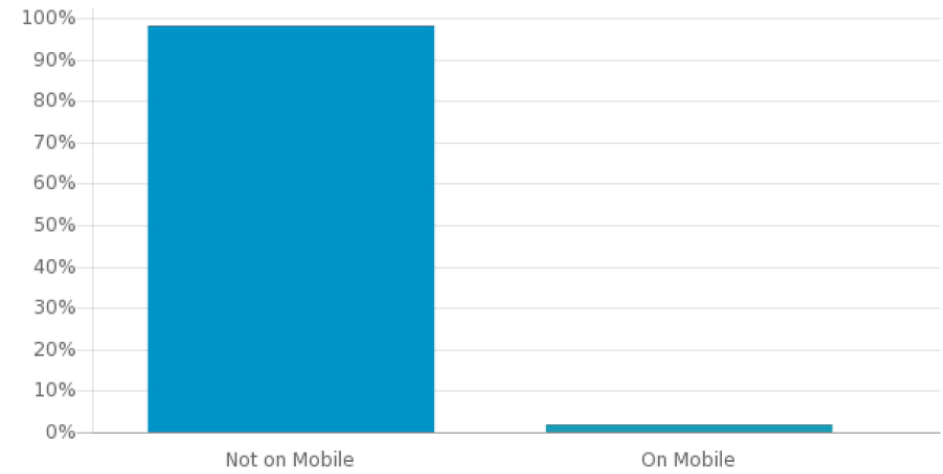

73.48%
USER LOGGED
IN RATE

NASCEE
APP USAGE
OVER TIME

DAY 1 LOGINS

147

DAY 2 LOGINS

133

PLATFORM BREAKDOWN (OPERATING SYSTEMS USED)

MOBILE BREAKDOWN (DEVICE TYPE)

TOP VIDEOS								
#	Video name	Total views	Unique users	Logged in users	Watched seconds	Watched minutes	Watch Hours	Avg. minutes per user
	Plenary Session 1	973	138	127	654302	10905.03	181.75	85.86
1	Plenary Session 2	868	118	112	529910	8831.83	147.19	78.85
2	Welcome and Networking	175	57	55	7355	122.58	2.04	2.22
3	Summation and Closing	117	71	70	26413	440.21	7.33	6.28
4	Plenary Session 3	112	67	66	36769	612.81	10.21	9.28
5	Welcome and Networking	101	32	31	6835	113.91	1.89	3.67
6	Tea Break & Networking	29	13	13	565	9.41	0.15	0.72
7	Plenary Session 1 - Stephen McGown and Panel, Click for More Info	17	10	10	1262	21.03	0.35	2.10
8	Plenary Session 4 - Closing Remarks	4	2	2	162	2.7	0.04	1.35
9	Plenary Session 3 - Luvuyo Rani and Panel, Click for More Info	4	3	3	633	10.55	0.17	3.51